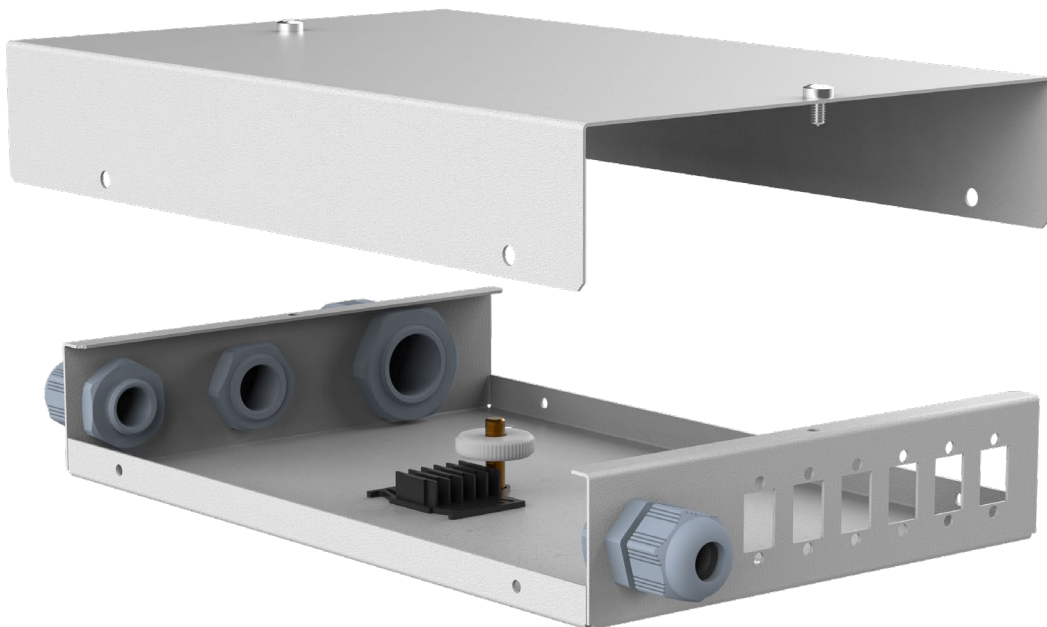

## WALL MOUNTED FIBER OPTIC

---

### Color Options

RAL7035

RAL9005

## Technical Dimensions

FRONT VIEW

SIDE VIEW

TOP VIEW

BOTTOM VIEW